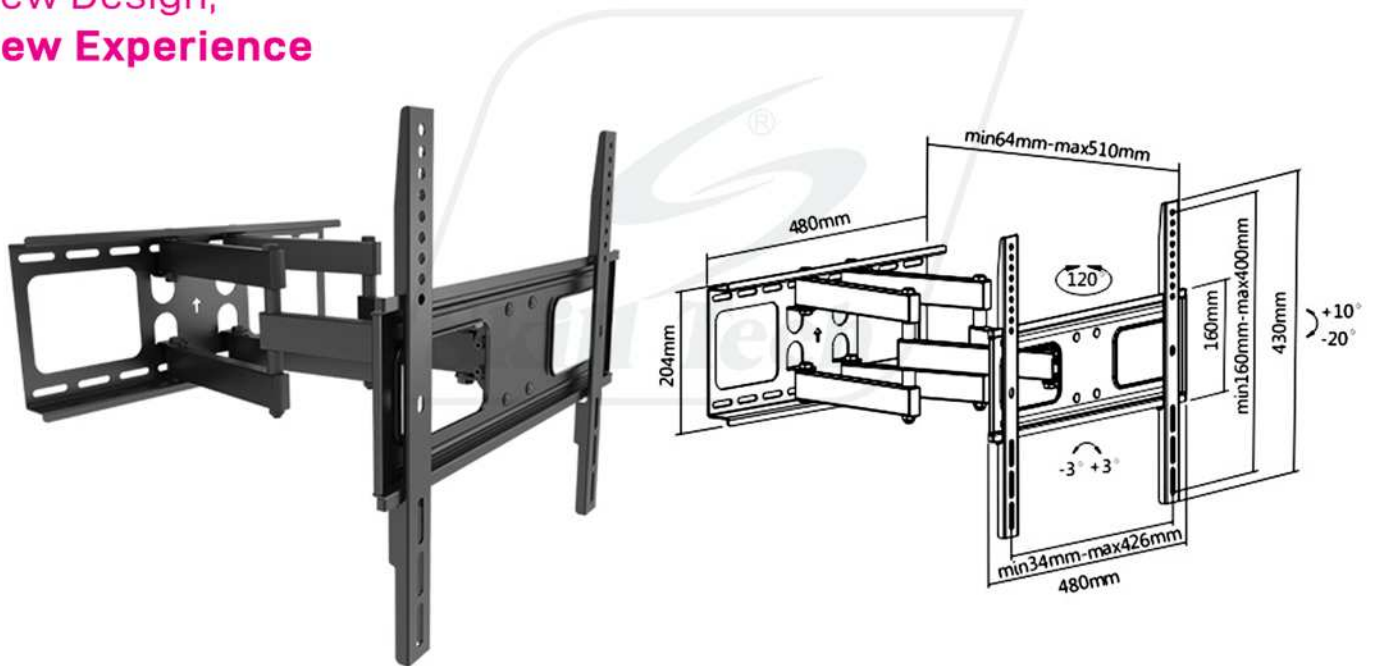

SH 446P

Swivel Led/Curved Wall Mount
Fits most 26"~60"

New Design,
New Experience

- | | | | | | | |
|-----------------|------------------|--------------|-----------------|-------------------|----------------------|----------------|
| | | | | | | |
| Weight Capacity | Screen Size | Swivel Range | VESA Compatible | Profile to Wall | Tilt Range | Curved Monitor |
| 50 Kgs | 26" - 60" | ±60° | 400x400 | 64 - 510mm | +10° - (-20°) | |